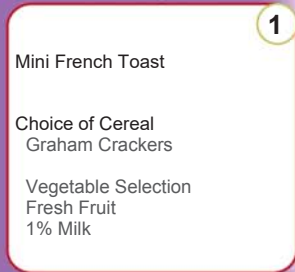

Don't forget to eat your vegetables.

Northwoods Community Elementary School

Breakfast Menu

December 2017

MONDAY

TUESDAY

WEDNESDAY

THURSDAY

FRIDAY

4

French Toast Loaf
Graham Crackers

Choice of Cereal
Graham Crackers

Vegetable Selection
Canned Fruit
1% Milk

5

Blueberry Muffin
Cheese Stick

Choice of Cereal
Graham Crackers

Vegetable Selection
Orange Juice
1% Milk

6

Mini Bagel
Strawberry Cream Cheese

Choice of Cereal
Graham Crackers

Vegetable Selection
Fresh Fruit
1% Milk

7

Banana Chocolate Loaf
Graham Crackers

Choice of Cereal
Graham Crackers